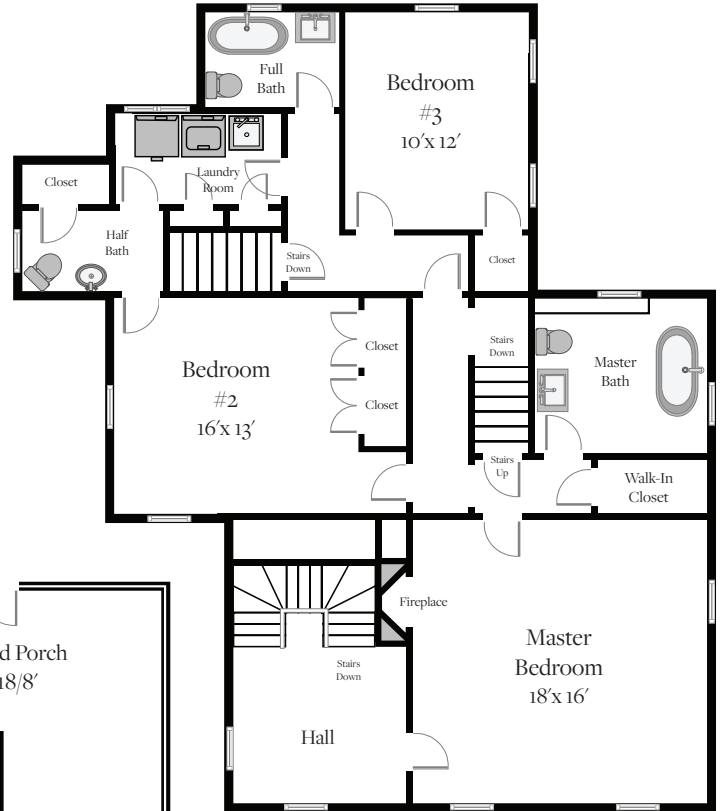

Welcome to 1 CHESTNUT HILL ROAD, Southborough, MA

Third Floor

Upper Floor

Main Floor

MAIN ENTRANCE

Mathieu Newton | Sotheby's INTERNATIONAL REALTY

MARIA ROMERO VAGNINI

MARKETED EXCLUSIVELY BY: MARIA ROMERO VAGNINI
tel: 617.640.1400
email: maria.vagnini@sothebysrealty.com