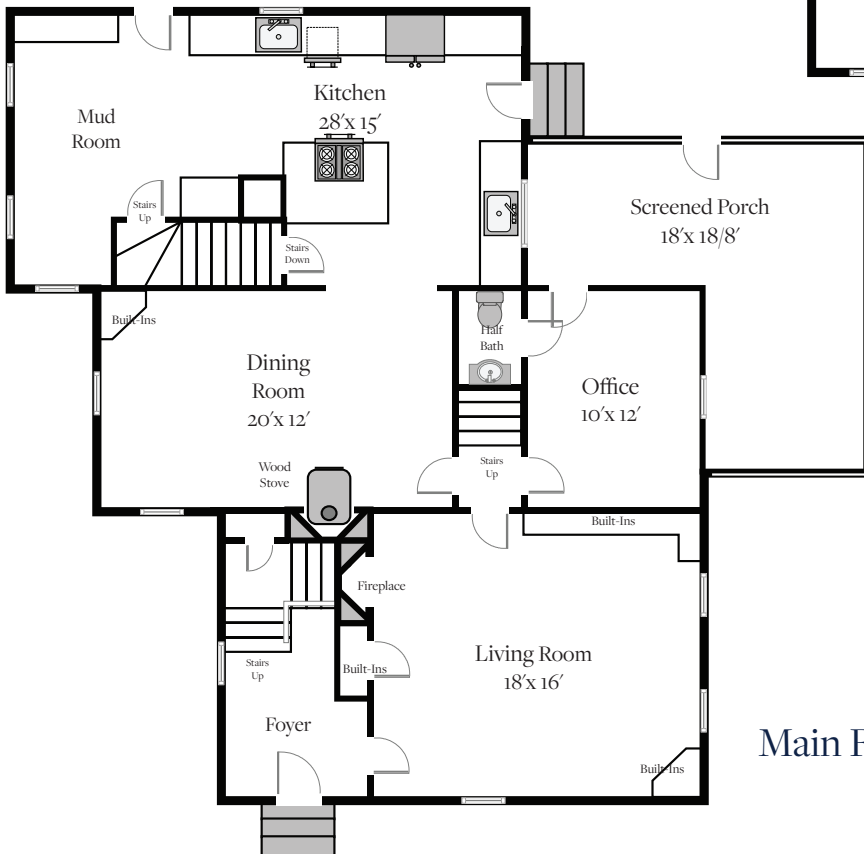

Welcome to 1 CHESTNUT HILL ROAD, Southborough, MA

Third Floor

Upper Floor

Main Floor

MAIN ENTRANCE

Mathieu Newton | Sotheby's INTERNATIONAL REALTY

MARIA ROMERO VAGNINI

MARKETED EXCLUSIVELY BY: MARIA ROMERO VAGNINI
tel: 617.640.1400
email: maria.vagnini@sothebysrealty.com